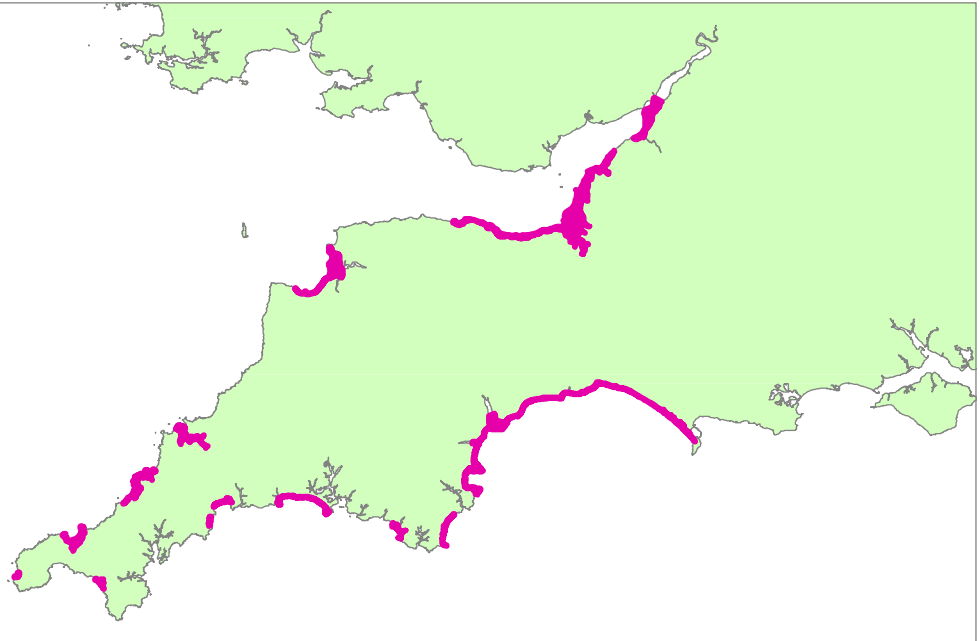

 **LiDAR Coverage**

Note

Flights take place between October and April and extend to the level of MLWS

Year 11: 2016- 2017

Year 13: 2018- 2019

Year 15: 2020- 2021