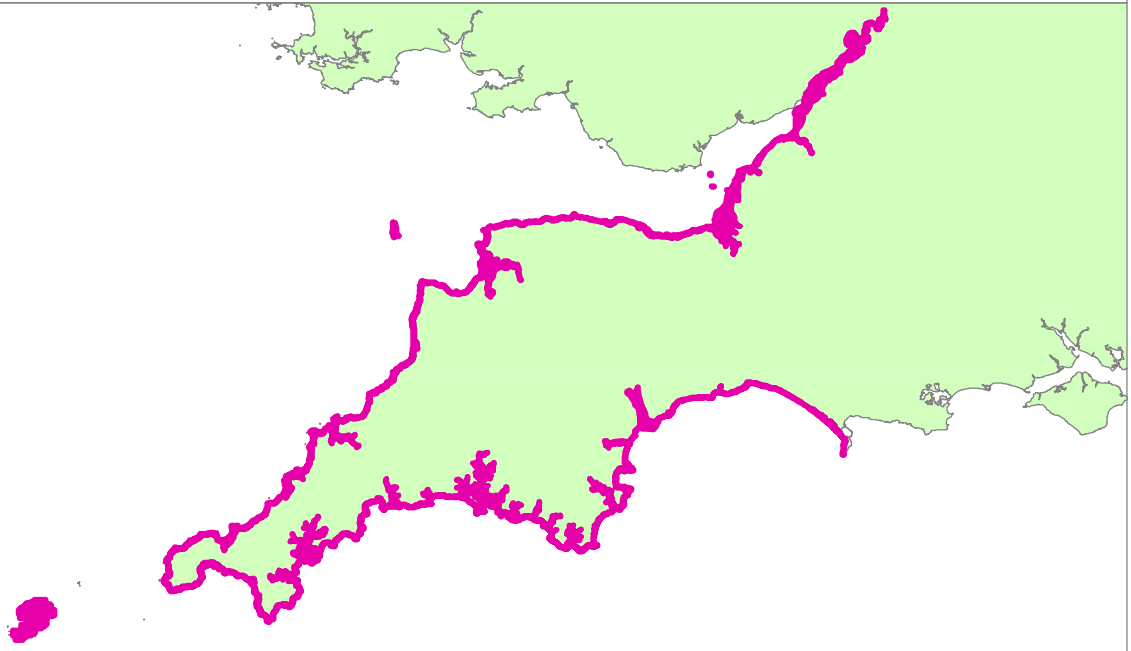

 **LiDAR Coverage**

Note

Flights take place between October and April and extend to the level of MLWS

Year 11: 2016- 2017

Year 13: 2018- 2019

Year 15: 2020- 2021